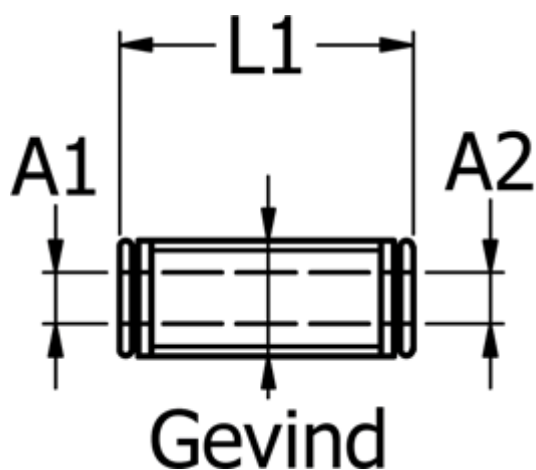

Article number: 586747010

Description: Metal fitting 747.010 - Ø10/Ø10  
Push-in straight connector

## Measures

Ext. hose diameter A1 = 10

Ext. hose diameter A2 = 10

L1 = 39.2

Thread = M17x1